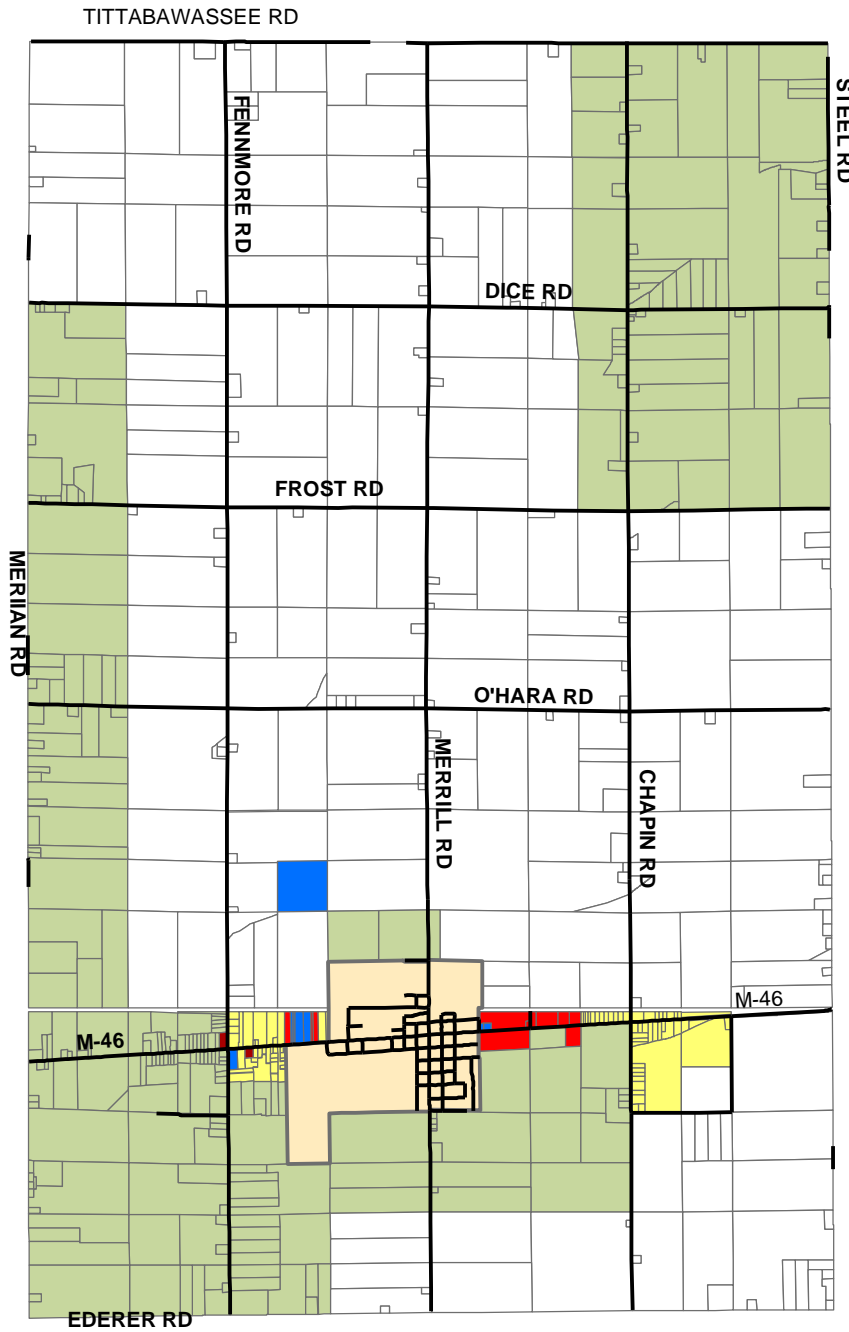

Jonesfield Township Zoning Map

Legend	
Zoning Districts	
	A-1 General Agriculture
	A-2 Agricultural & Rural Residential
	R-1 Low Density Residential
	R-2 Medium Density Residential
	B-1 Community Business
	B-2 Intensive Business
	M-1 Limited Manufacturing
	Village of Merrill Zoning